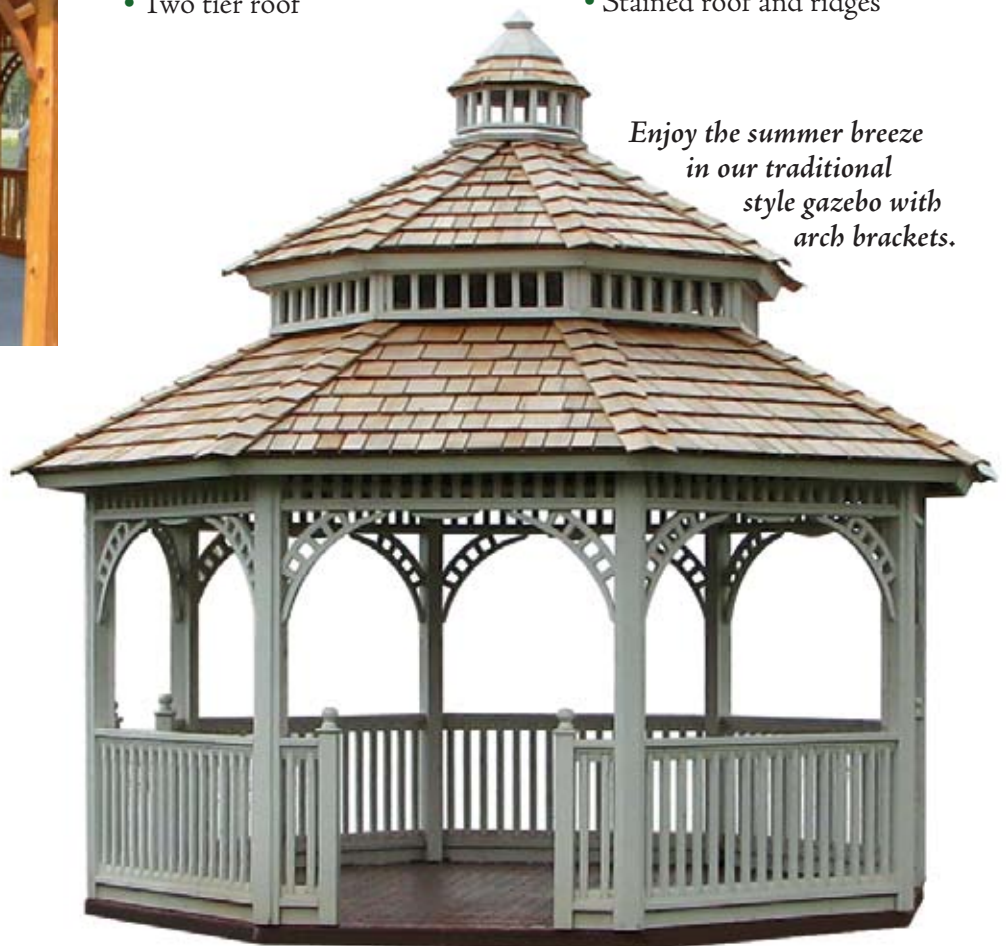

Traditional Gazebos & Pavilions

*(Top photo) The 23' pavilion offers a panoramic view.
(Above) This screened Traditional 16' Gazebo with single tier roof is shown with Victorian brackets.*

Celebrate the natural beauty of your back yard by adding a Garden Getaway Gazebo. In 12', 14' and 16' styles, traditional gazebos are available in a variety of stained or painted finishes and roof options.

12' & 14' Septagon (7-sided), 16' Octagon (8-sided) or 23' Pavilion (12-sided)

Features

Included in Base Price

- Single tier roof with 100% clear vertical grain $\frac{5}{8}$ " taper sawn cedar shakes provide natural insulation
- Roof frames pre-assembled and pre-drilled for $\frac{1}{2}$ " stud bolts with $\frac{1}{2}$ " brass flat washers with acorn cap nuts
- Interior ceiling 1x12 western red knotty cedar with 2 coats of clear satin polyurethane
- Western red cedar wall, railing and deck sections
- Pie-shaped deck sections constructed with screws and nails from the sides and bottom. No fasteners visible. Sides are pre-drilled for dowels which are installed on site.

Optional Features

- Screens and double doors
- Two tier roof
- Painted or stained walls
- Stained roof and ridges

Enjoy the summer breeze in our traditional style gazebo with arch brackets.