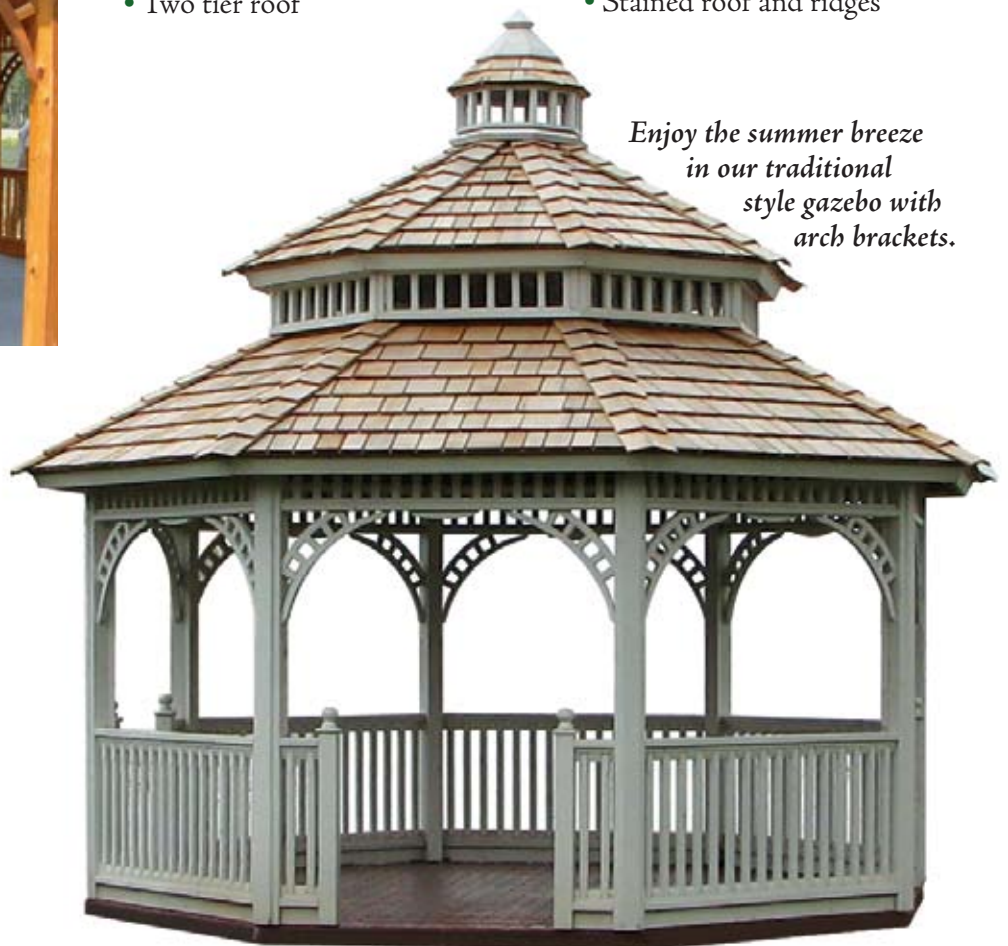

Traditional Gazebos & Pavilions

*(Top photo) The 23' pavilion offers a panoramic view.
(Above) This screened Traditional 16' Gazebo with single tier roof is shown with Victorian brackets.*

Celebrate the natural beauty of your back yard by adding a Garden Getaway Gazebo. In 12', 14' and 16' styles, traditional gazebos are available in a variety of stained or painted finishes and roof options.

12' & 14' Septagon (7-sided), 16' Octagon (8-sided) or 23' Pavilion (12-sided)

Features

Included in Base Price

- Single tier roof with 100% clear vertical grain $\frac{5}{8}$ " taper sawn cedar shakes provide natural insulation
- Roof frames pre-assembled and pre-drilled for $\frac{1}{2}$ " stud bolts with $\frac{1}{2}$ " brass flat washers with acorn cap nuts
- Interior ceiling 1x12 western red knotty cedar with 2 coats of clear satin polyurethane
- Western red cedar wall, railing and deck sections
- Pie-shaped deck sections constructed with screws and nails from the sides and bottom. No fasteners visible. Sides are pre-drilled for dowels which are installed on site.

Optional Features

- Screens and double doors
- Two tier roof
- Painted or stained walls
- Stained roof and ridges

Enjoy the summer breeze in our traditional style gazebo with arch brackets.